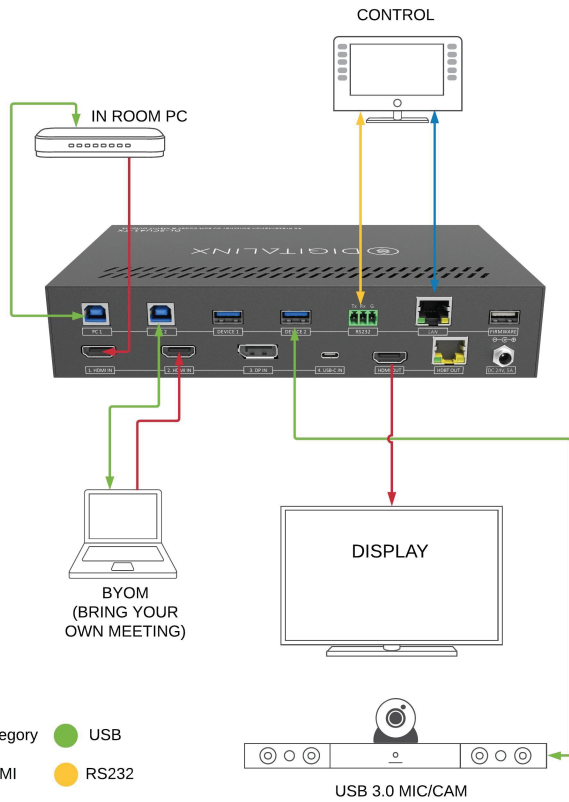

## Used in standalone mode

## Used with DL-SCU-RX HDBaseT receiver