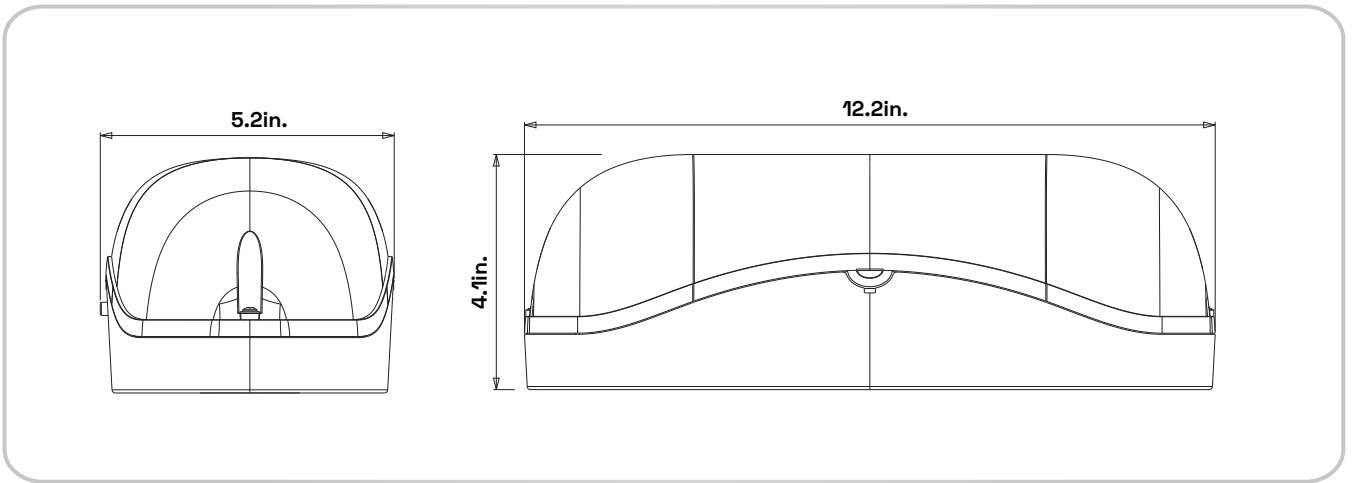

CEC DOE FC

PERFORMANCE FEATURES

- Injection-mold thermoplastic ABS housing, UL 94V-0 flame rating.
- Innovative, easy installation in minutes.
- Suitable for wall mount applications.
- Universal J-box mounting pattern.
- 120V/277VAC Dual voltage operation
- 2X12pcs Super bright 2835 0.5W LED lamp heads for emergency mode, provide more than 400Lm output.
- Built-in 3.6V2000mAh Nickel cadmium battery for minimum 90 minutes emergency operation.
- Maximum 24 hours for full recharge time.
- Test switch and charge indicator.
- UL and cULus listed.
- 0° to 40° C indoor damp location listed.
- Five years warranty for the electrical parts and housing.

ORDERING INFORMATION

Model Section		DH-EL-W	
FAMILY	HOUSING COLOR	WET LOCATION	
DH-EL-W	BLANK (WHITE)	W - UL wet rated	

ELECTRICAL INFORMATION

Model	Rated Voltage	Input Current	Input Watt	LED Type	Charging Time	EMERGENCY RUN TIME
DH-EL-W	120/277V	0.025/0.010A	2.4W	2x12pcs ultra bright 2835 SMT LED lamp	24 Hrs	90 Mins

PACKING INFORMATION

SKU #	Standard Pack	Dimension	Master Pack	Dimension
DH-EL-W	1 Pack	12.28X5.23X4.18 in	6 Pack	18.11X13.78X11.02 in

PRODUCT DIMENSIONS

Medinah Power

Contact us: For support & assistance, please feel free to contact us below.