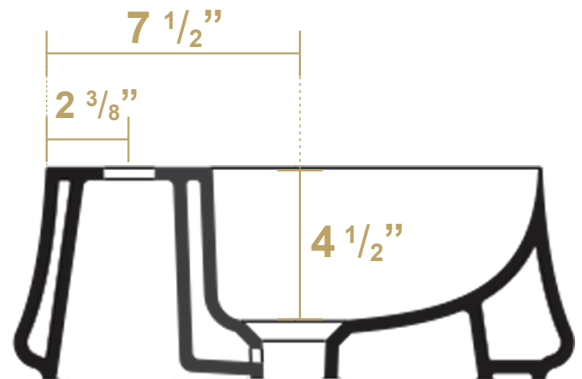

B-SH03

Overall Dimensions

16 ⁵/₈" dia. x 6 ¹/₄"

Inside Dimensions

14 ¹/₄" x 9 ⁵/₈" x 4 ¹/₂"

Britannia

LIVE WITH STYLE!