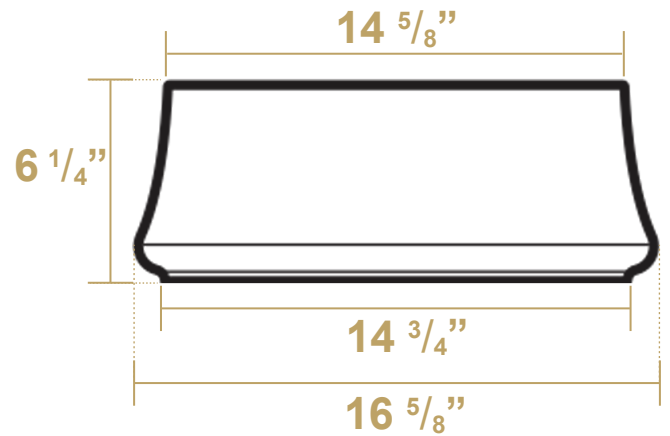

B-SH03

Overall Dimensions

16 ⁵/₈" dia. x 6 ¹/₄"

Inside Dimensions

14 ¹/₄" x 9 ⁵/₈" x 4 ¹/₂"

Britannia

LIVE WITH STYLE!