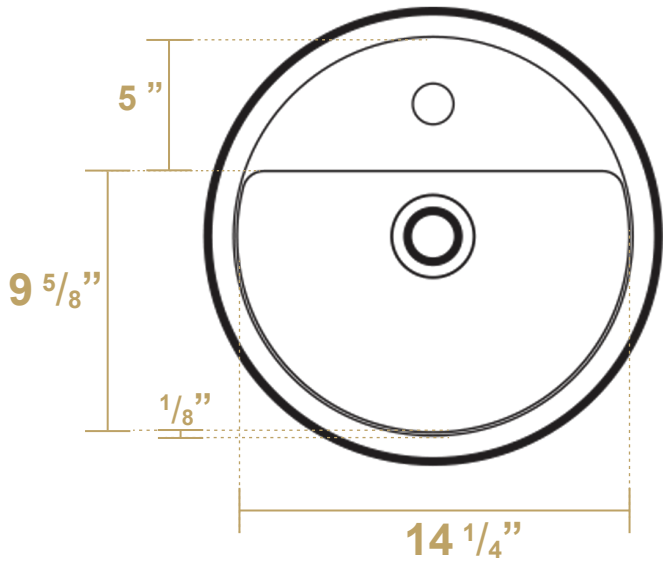

B-SH03

Overall Dimensions

16 ⁵/₈" dia. x 6 ¹/₄"

Inside Dimensions

14 ¹/₄" x 9 ⁵/₈" x 4 ¹/₂"

Britannia

LIVE WITH STYLE!