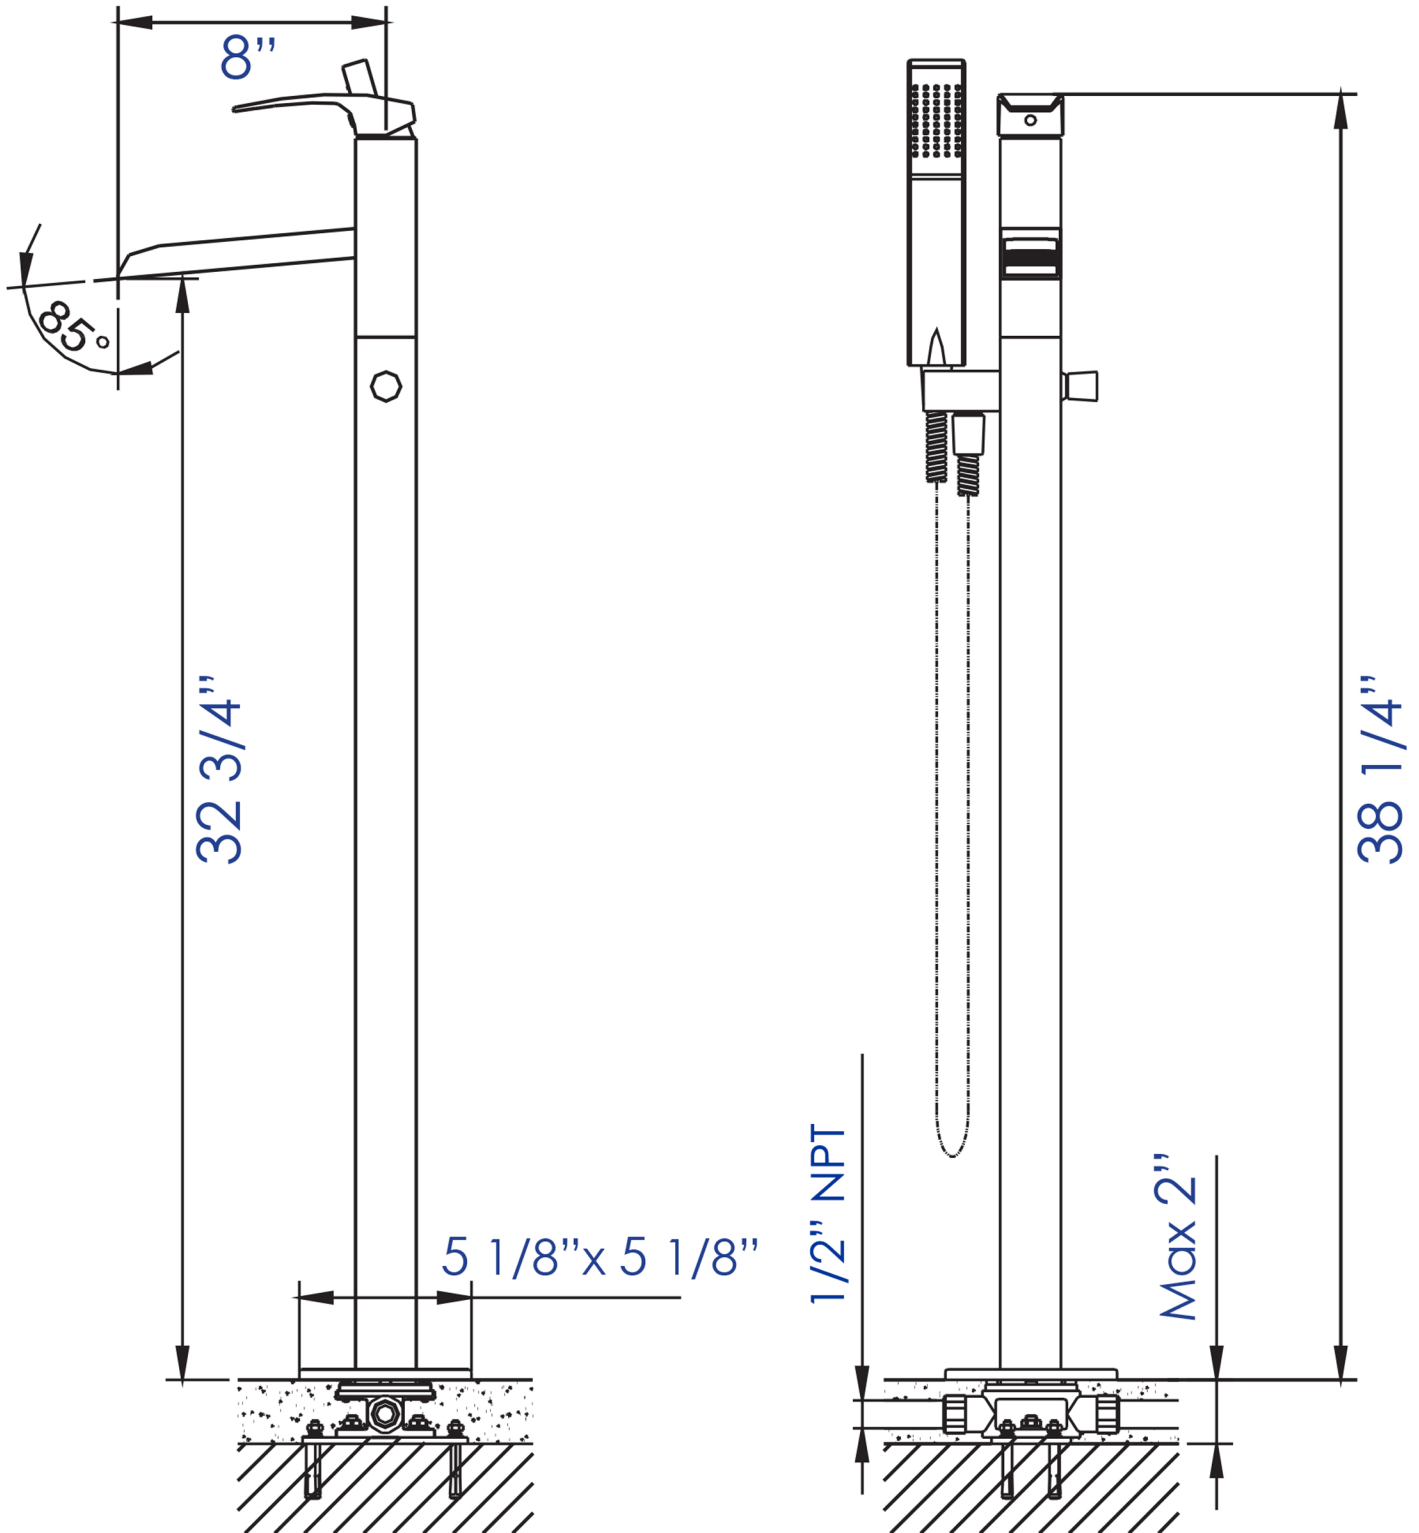

AB2843

Single Hole Floor Mounted Waterfall Tub Filler

Note: All product dimensions are approximate and should be verified on site prior to installation.
Visit www.ALFIbrand.com for more information.